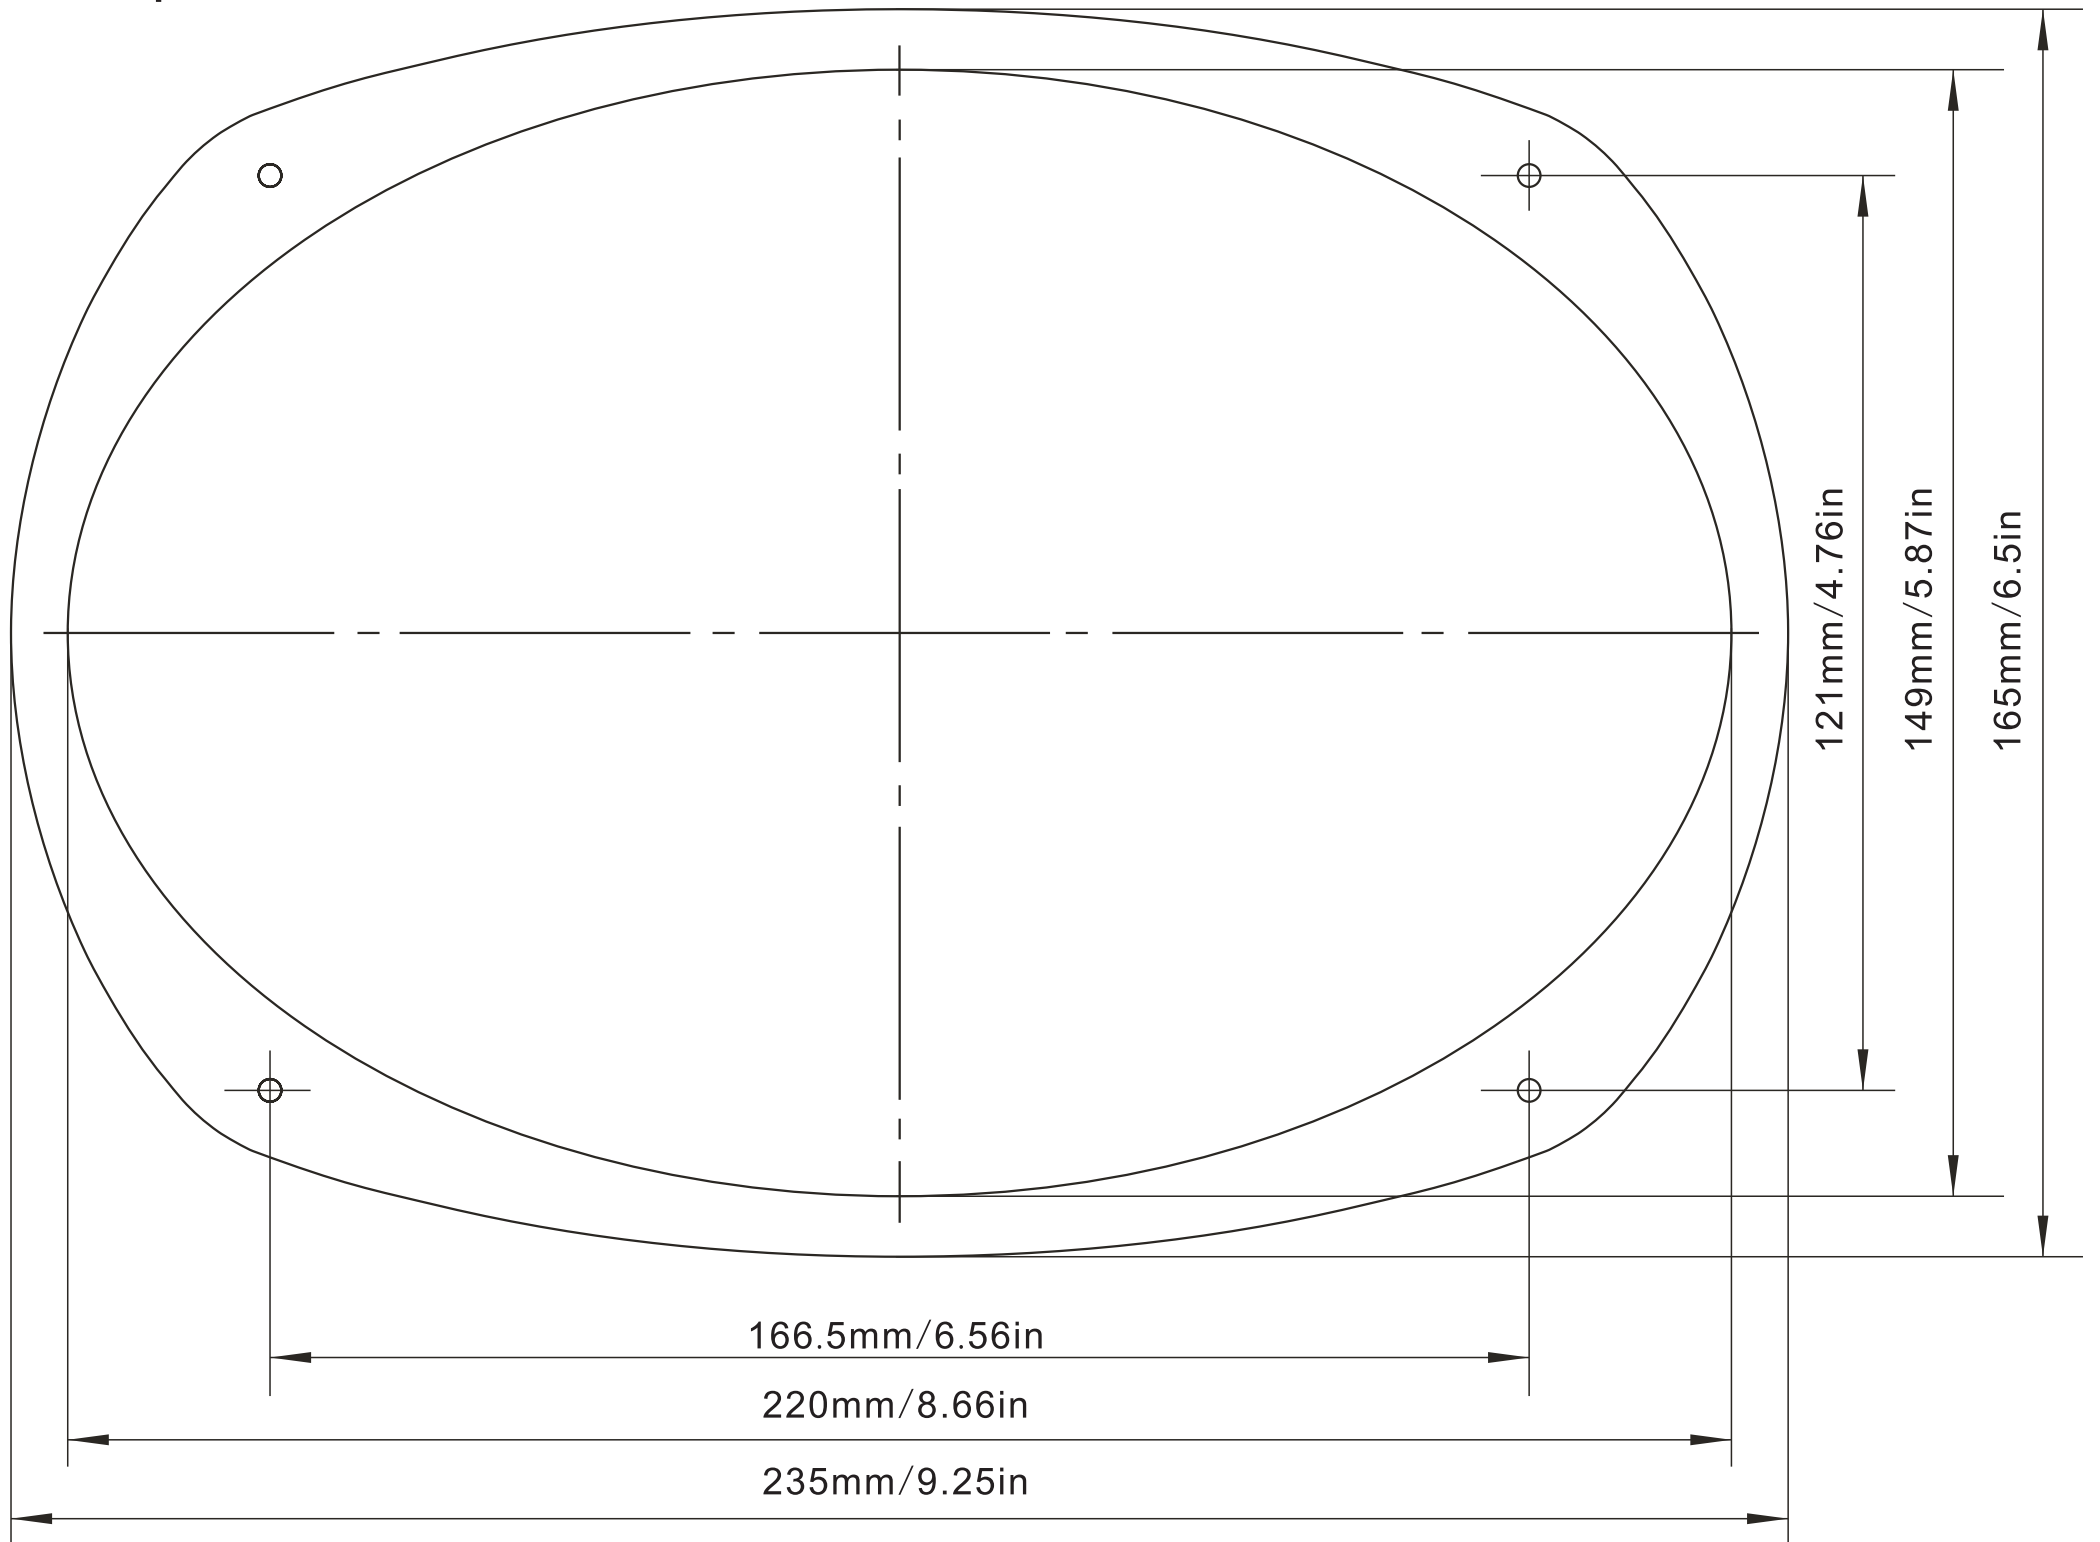

HYS69 4-Way Loudspeakers

Mounting Template