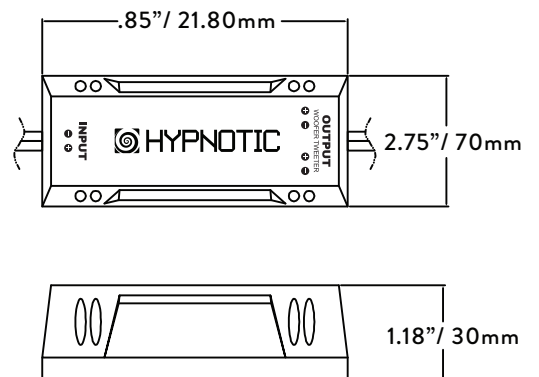

# HS1 65C 6.5" Component Speakers

Mounting Template