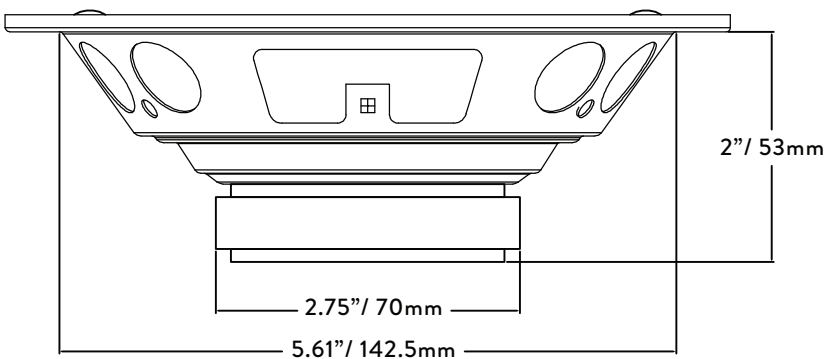

# HS1 65C 6.5" Component Speakers

Mounting Template