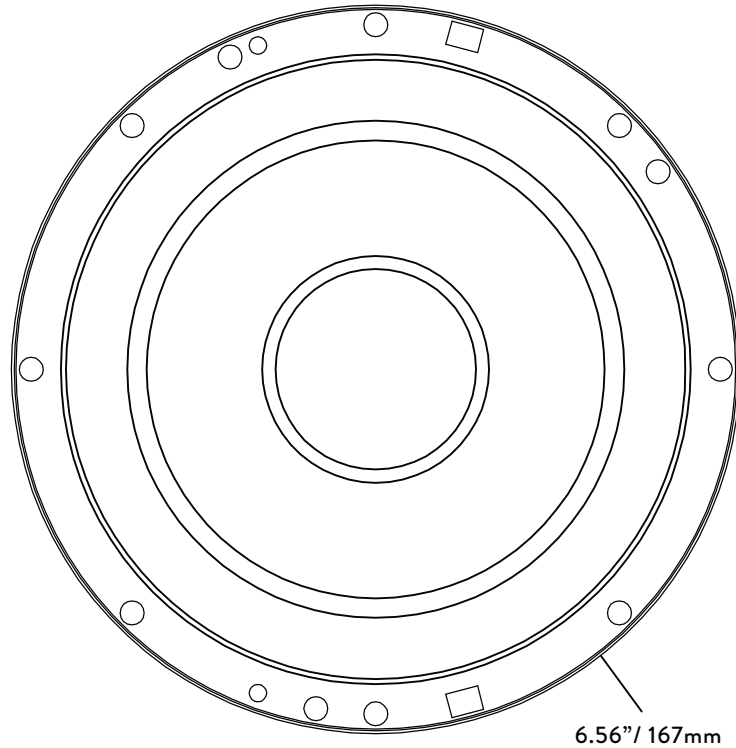

# HS1 65C 6.5" Component Speakers

Mounting Template