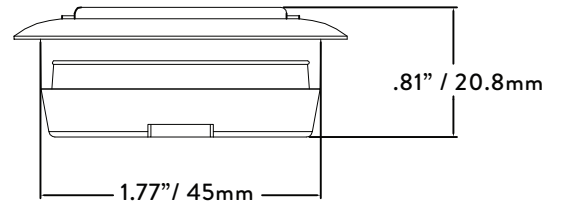

# HS1 65C 6.5" Component Speakers

Mounting Template